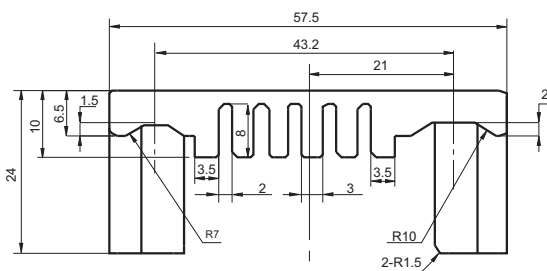

## OUTLINE DIMENSIONS

Unit: mm

### Outline Dimensions

AQP807

HFS24 COVER

HONGFA RELAY

ISO9001, ISO/TS16949, ISO14001, OHSAS18001, IECQ QC 080000 CERTIFIED

2008 Rev. 1.00