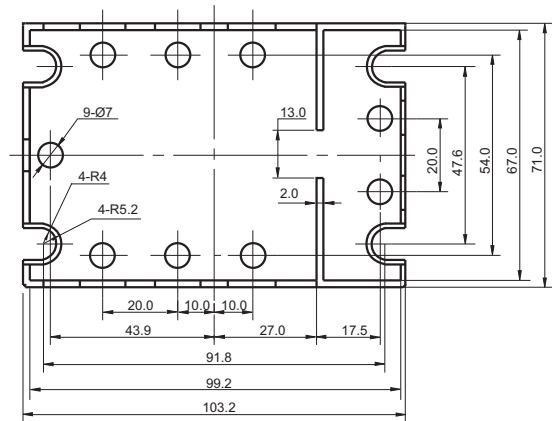

## OUTLINE DIMENSIONS

Unit: mm

### Outline Dimensions

AQP807

HFS24 COVER

HONGFA RELAY

ISO9001, ISO/TS16949, ISO14001, OHSAS18001, IECQ QC 080000 CERTIFIED

2008 Rev. 1.00