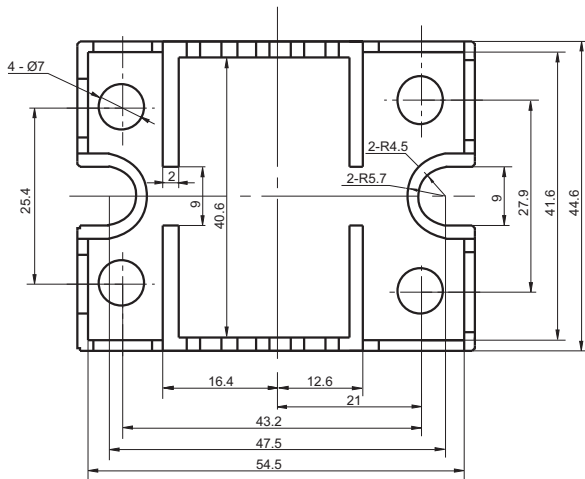

## Applicable SSR type:

AQP807: Suit for HFS15, HFS33 and HFS34;  
 HFS24 COVER: Suit for HFS24 and HFS21.

## OUTLINE DIMENSIONS

Unit: mm

### Outline Dimensions

AQP807

HFS24 COVER

HONGFA RELAY

ISO9001, ISO/TS16949, ISO14001, OHSAS18001, IECQ QC 080000 CERTIFIED

2008 Rev. 1.00