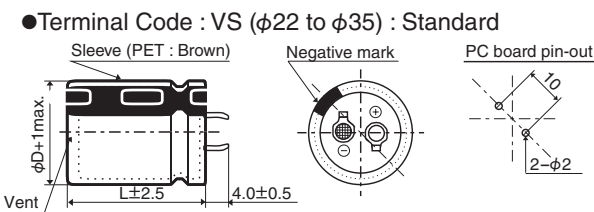

# KMR Series

- Downsized 5mm in height from current snap-ins KMQ series
- Max. 50% up ripple current than same case size of KMQ series
- Endurance with ripple current : 2,000 hours at 105°C
- Rated voltage range : 160 to 450V<sub>dc</sub>, Capacitance range : 100 to 3,300μF
- For inverter control, switching power supplies
- Non solvent resistant type
- RoHS Compliant

## DIMENSIONS [mm]

The standard design has no plastic disc.