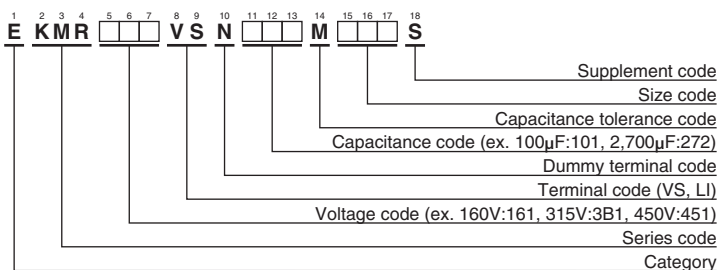

PART NUMBERING SYSTEM

Please refer to "Product code guide (snap-in type)"