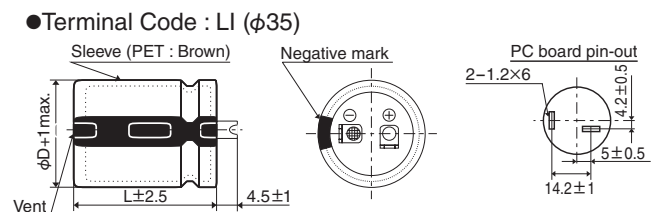

# KMR Series

- Downsized 5mm in height from current snap-ins KMQ series
- Max. 50% up ripple current than same case size of KMQ series
- Endurance with ripple current : 2,000 hours at 105°C
- Rated voltage range : 160 to 450V<sub>dc</sub>, Capacitance range : 100 to 3,300μF
- For inverter control, switching power supplies
- Non solvent resistant type
- RoHS Compliant

## DIMENSIONS [mm]

The standard design has no plastic disc.