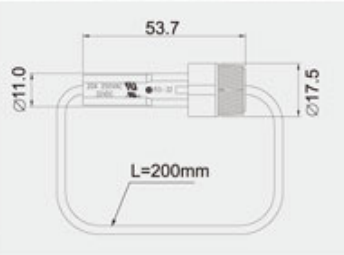

* The specification subject to change without notice." "The drawing is for reference only.

R3-32

FUSE

RATING

WIRE GAUGE

A \varnothing 5.2*20mm

1 20A 32V DC
20A 250V AC

12AWG

B \varnothing 6.0*30mm

\varnothing 6.35*31.8mm

2 15A 32V DC
15A 250V AC

14AWG

WIRE

FEATURES:

- Material:
Body and cap: phenolic(UL flame: 94V-1).