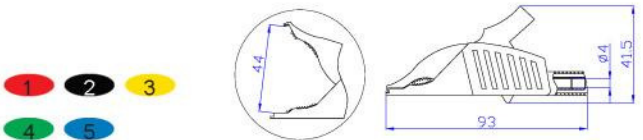

27.330.*

Material
 Insulator: PVC
 Body: Brass
 Surface: Nickel plated

27.263.*

Material
 Insulator: PA
 Body: Brass
 Surface: Nickel plated
Rated voltage/current
 CATIII 1000V/Max. 32A

27.710/711/712.*

Material
 Insulator: PVC
 Body: Steel
 Surface: Nickel plated

27.714.*

Material
 Insulator:PVC
 Body:Steel
 Surface:Nickel plated

27.720.*

Material
 Insulator:PVC
 Body:Steel
 Surface:Nickel plated

27.716.*

Material
 Body:Steel
 Surface:Nickel plated
Current
 Max.10A