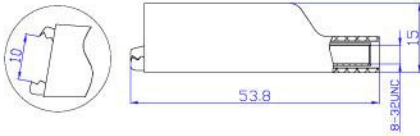

27.330.*

Material
 Insulator: PVC
 Body: Brass
 Surface: Nickel plated

27.263.*

Material
 Insulator: PA
 Body: Brass
 Surface: Nickel plated
Rated voltage/current
 CATIII 1000V/Max. 32A

27.710/711/712.*

Material
 Insulator: PVC
 Body: Steel
 Surface: Nickel plated

27.714.*

Material
 Insulator:PVC
 Body:Steel
 Surface:Nickel plated

27.720.*

Material
 Insulator:PVC
 Body:Steel
 Surface:Nickel plated

27.716.*

Material
 Body:Steel
 Surface:Nickel plated
Current
 Max.10A